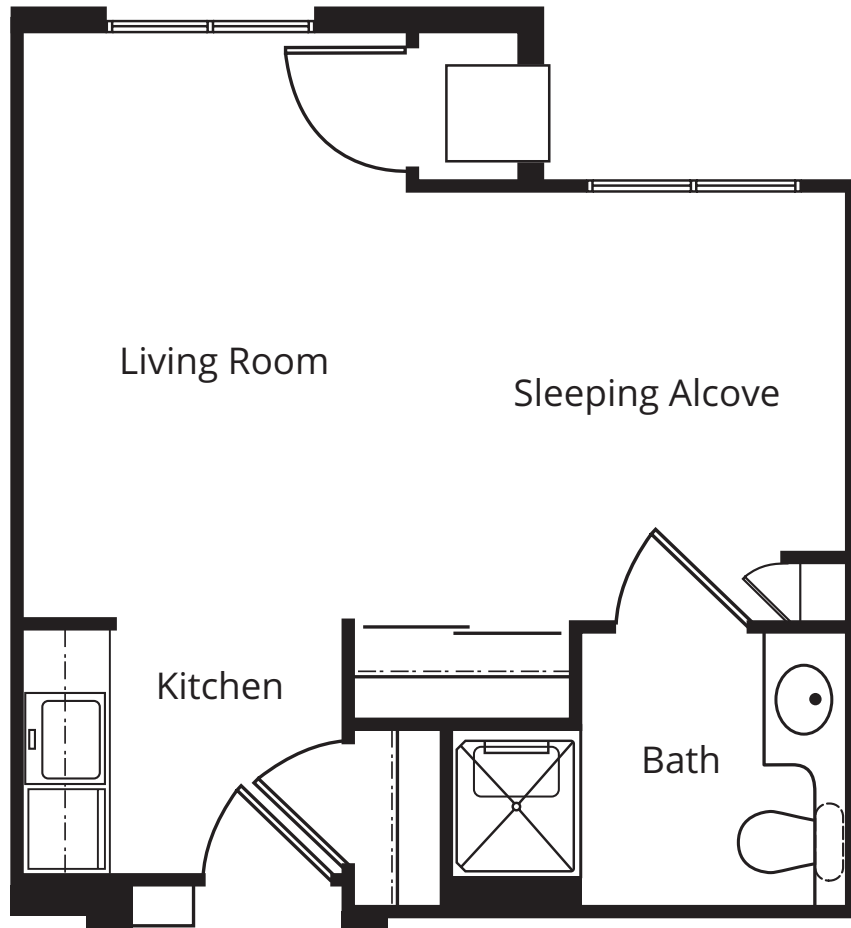

THE PINES ASSISTED LIVING

APARTMENT

Studio

389 Sq. Ft.

UNITED CHURCH HOMES[®]
the **GLENWOOD** community

200 Timberline Drive | Marietta, Ohio 45750
740.376.0535 | glenwoodretirement.org

We do not discriminate based upon race, color, creed, national origin, religion, gender, sexual orientation, gender identity and/or expression, age, disability, genetic information or ancestry.

THE PINES ASSISTED LIVING

APARTMENT

One-Bedroom Special

507 Sq. Ft.

THE ASH

COTTAGE

Three Bedrooms

1,965 Sq. Ft.

THE MAPLE

COTTAGE

One or Two Bedrooms

1,708 Sq. Ft.

THE OAK

COTTAGE

Two or Three Bedrooms

1,898 Sq. Ft.

INDEPENDENT LIVING

APARTMENT

One-Bedroom Traditional

625 Sq. Ft.

INDEPENDENT LIVING

APARTMENT

Two-Bedroom Custom

1,250 Sq. Ft.