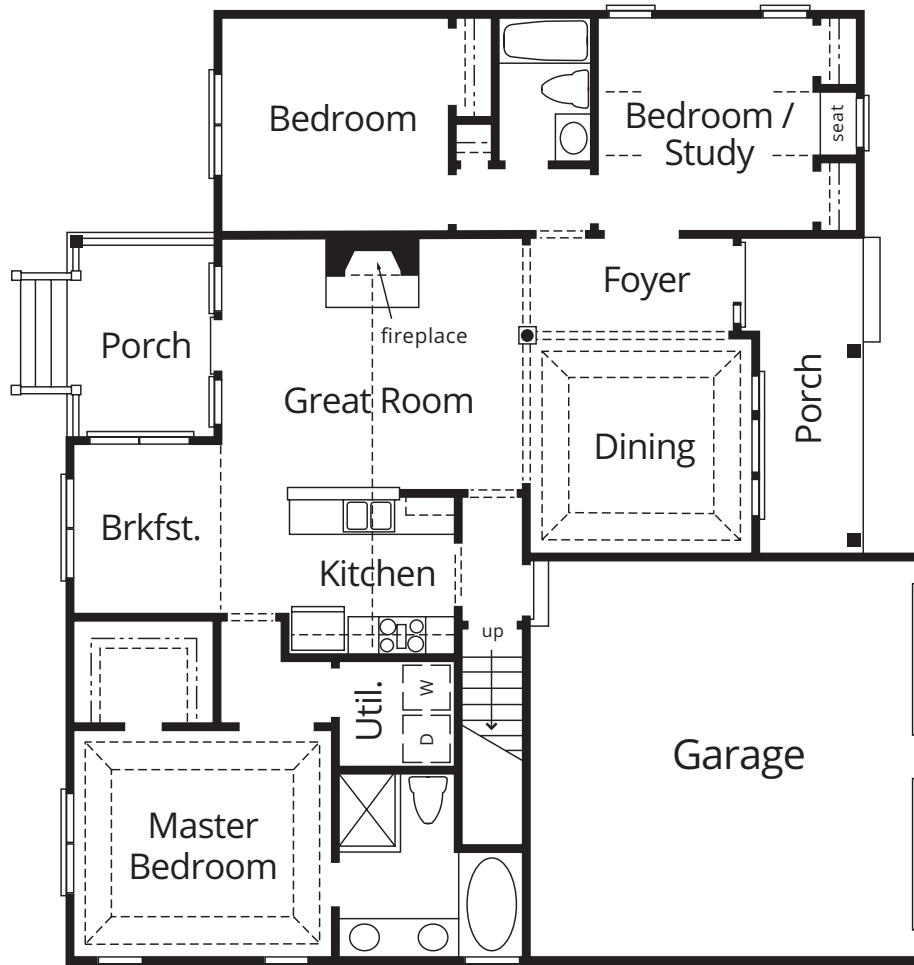

THE MAPLE

COTTAGE

One or Two Bedrooms

1,708 Sq. Ft.

THE OAK

COTTAGE

Two or Three Bedrooms

1,898 Sq. Ft.

INDEPENDENT LIVING

APARTMENT

One-Bedroom Traditional

625 Sq. Ft.

INDEPENDENT LIVING

APARTMENT

Two-Bedroom Custom

1,250 Sq. Ft.