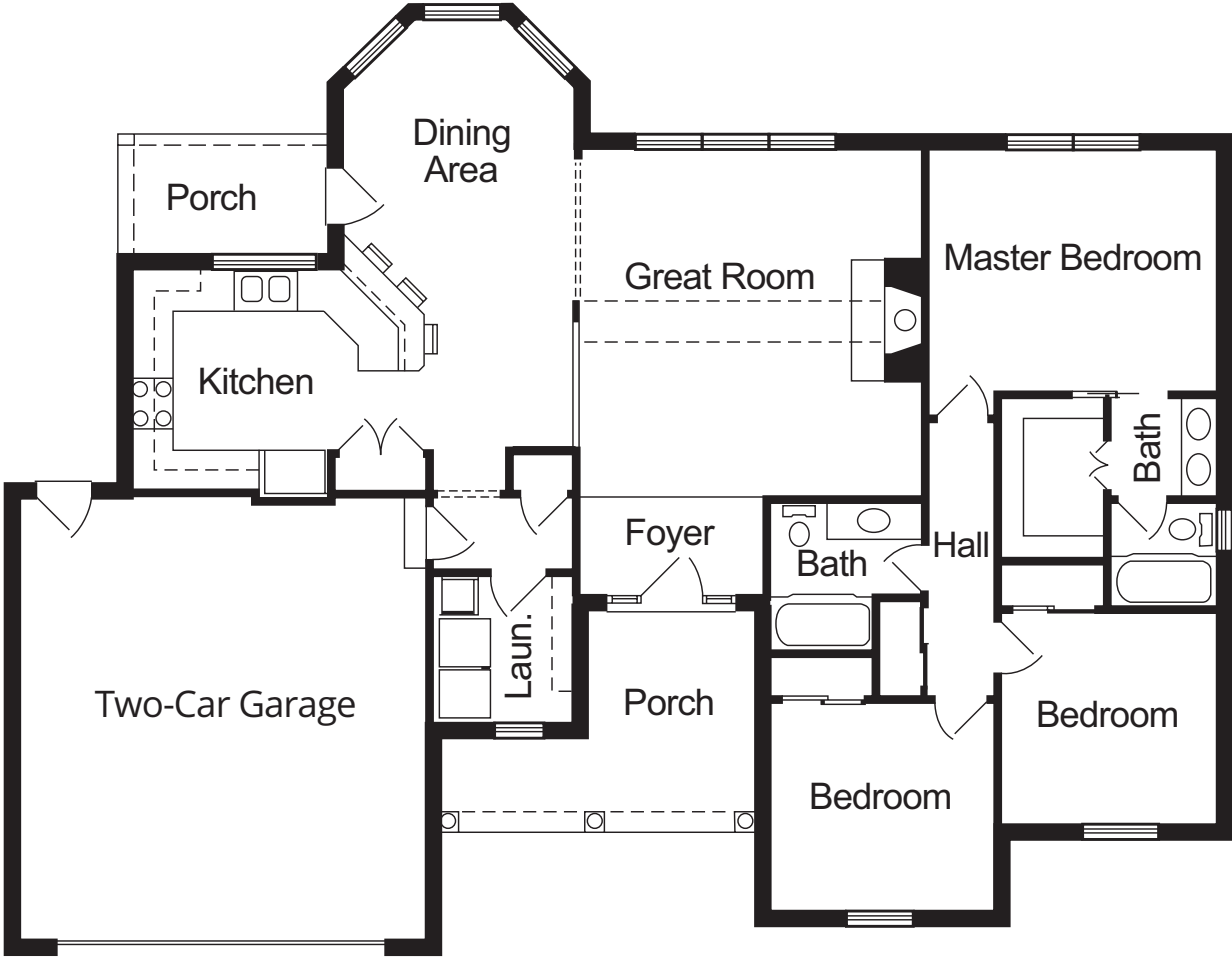

THE PINES ASSISTED LIVING

APARTMENT

One-Bedroom Special

507 Sq. Ft.

THE ASH

COTTAGE

Three Bedrooms

1,965 Sq. Ft.

THE HAWTHORNE

COTTAGE

Three Bedrooms

1,707 Sq. Ft.

THE HICKORY

COTTAGE

Three Bedrooms

1,795 Sq. Ft.

THE MAPLE

COTTAGE

One or Two Bedrooms

1,708 Sq. Ft.

THE OAK

COTTAGE

Two or Three Bedrooms

1,898 Sq. Ft.

INDEPENDENT LIVING

APARTMENT

One-Bedroom Traditional

625 Sq. Ft.

INDEPENDENT LIVING

APARTMENT

Two-Bedroom Custom

1,250 Sq. Ft.