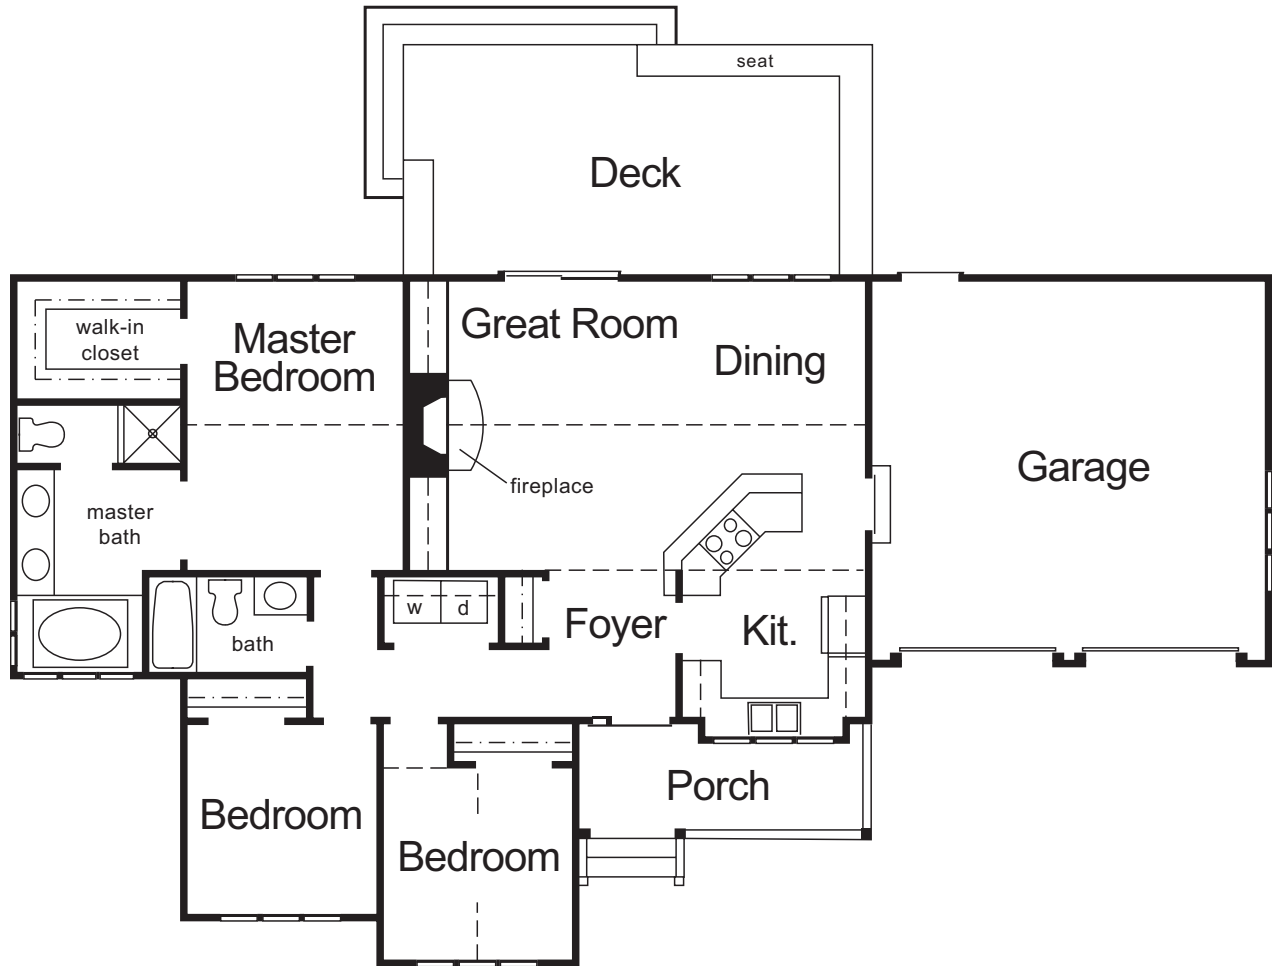

THE PINES ASSISTED LIVING

APARTMENT

One-Bedroom Special

507 Sq. Ft.

THE ASH

COTTAGE

Three Bedrooms

1,965 Sq. Ft.

THE HAWTHORNE

COTTAGE

Three Bedrooms

1,707 Sq. Ft.

THE HICKORY

COTTAGE

Three Bedrooms

1,795 Sq. Ft.

THE MAPLE

COTTAGE

One or Two Bedrooms

1,708 Sq. Ft.

THE OAK

COTTAGE

Two or Three Bedrooms

1,898 Sq. Ft.

INDEPENDENT LIVING

APARTMENT

One-Bedroom Traditional

625 Sq. Ft.

INDEPENDENT LIVING

APARTMENT

Two-Bedroom Custom

1,250 Sq. Ft.