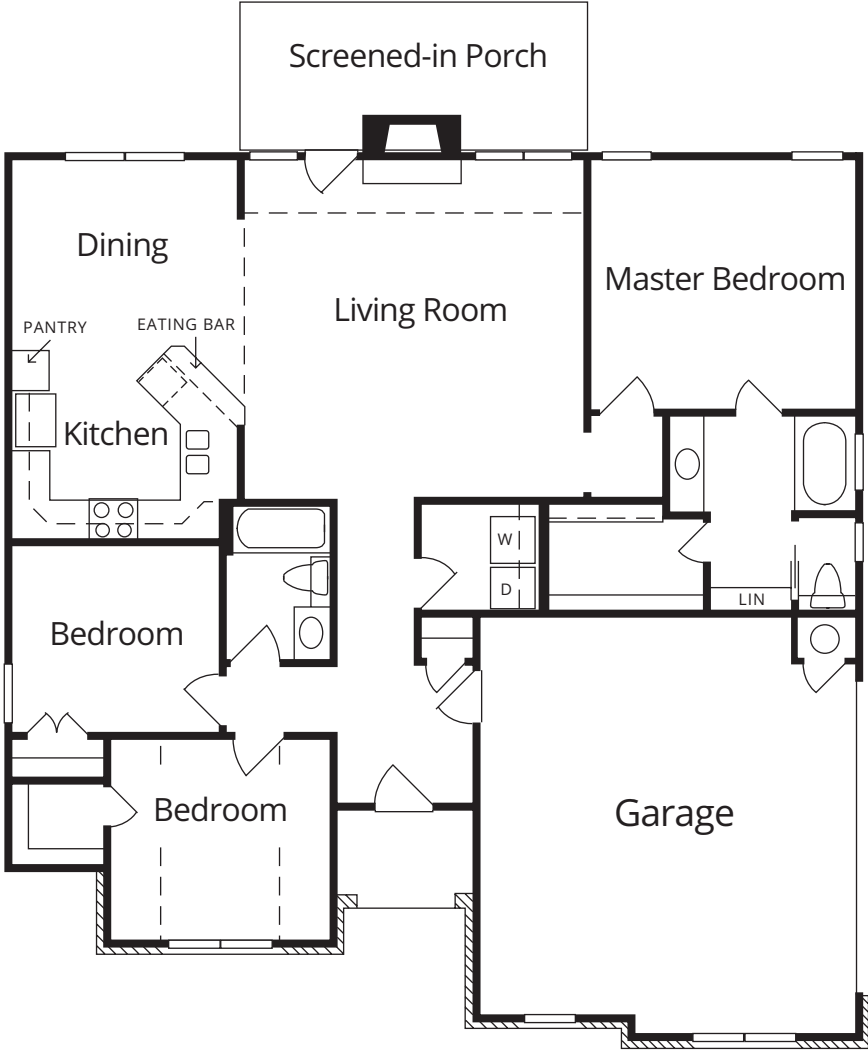

THE HAWTHORNE

COTTAGE

Three Bedrooms

1,707 Sq. Ft.

THE HICKORY

COTTAGE

Three Bedrooms

1,795 Sq. Ft.

THE MAPLE

COTTAGE

One or Two Bedrooms

1,708 Sq. Ft.

THE OAK

COTTAGE

Two or Three Bedrooms

1,898 Sq. Ft.

INDEPENDENT LIVING

APARTMENT

One-Bedroom Traditional

625 Sq. Ft.

INDEPENDENT LIVING

APARTMENT

Two-Bedroom Custom

1,250 Sq. Ft.