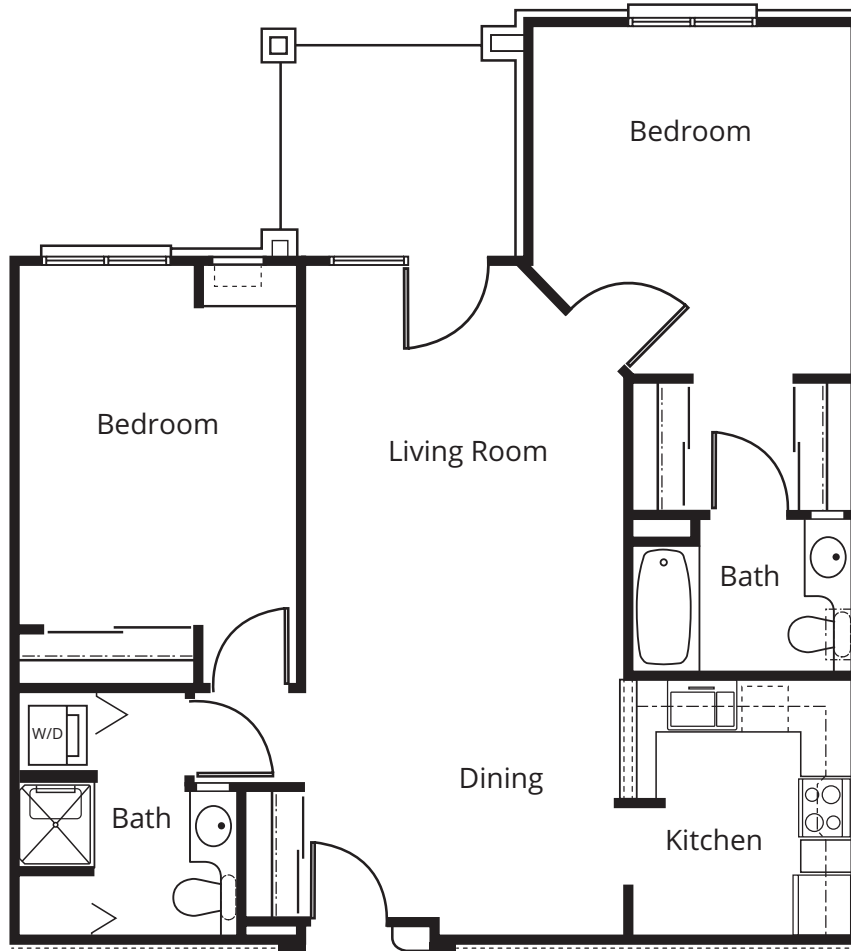

INDEPENDENT LIVING

APARTMENT

One-Bedroom Traditional

625 Sq. Ft.

INDEPENDENT LIVING

APARTMENT

Two-Bedroom Custom

1,250 Sq. Ft.

INDEPENDENT LIVING

APARTMENT

One-Bedroom Deluxe

725 Sq. Ft.

INDEPENDENT LIVING

APARTMENT

Two-Bedroom Classic

1,035 Sq. Ft.

INDEPENDENT LIVING

APARTMENT

Two-Bedroom Special

959 Sq. Ft.