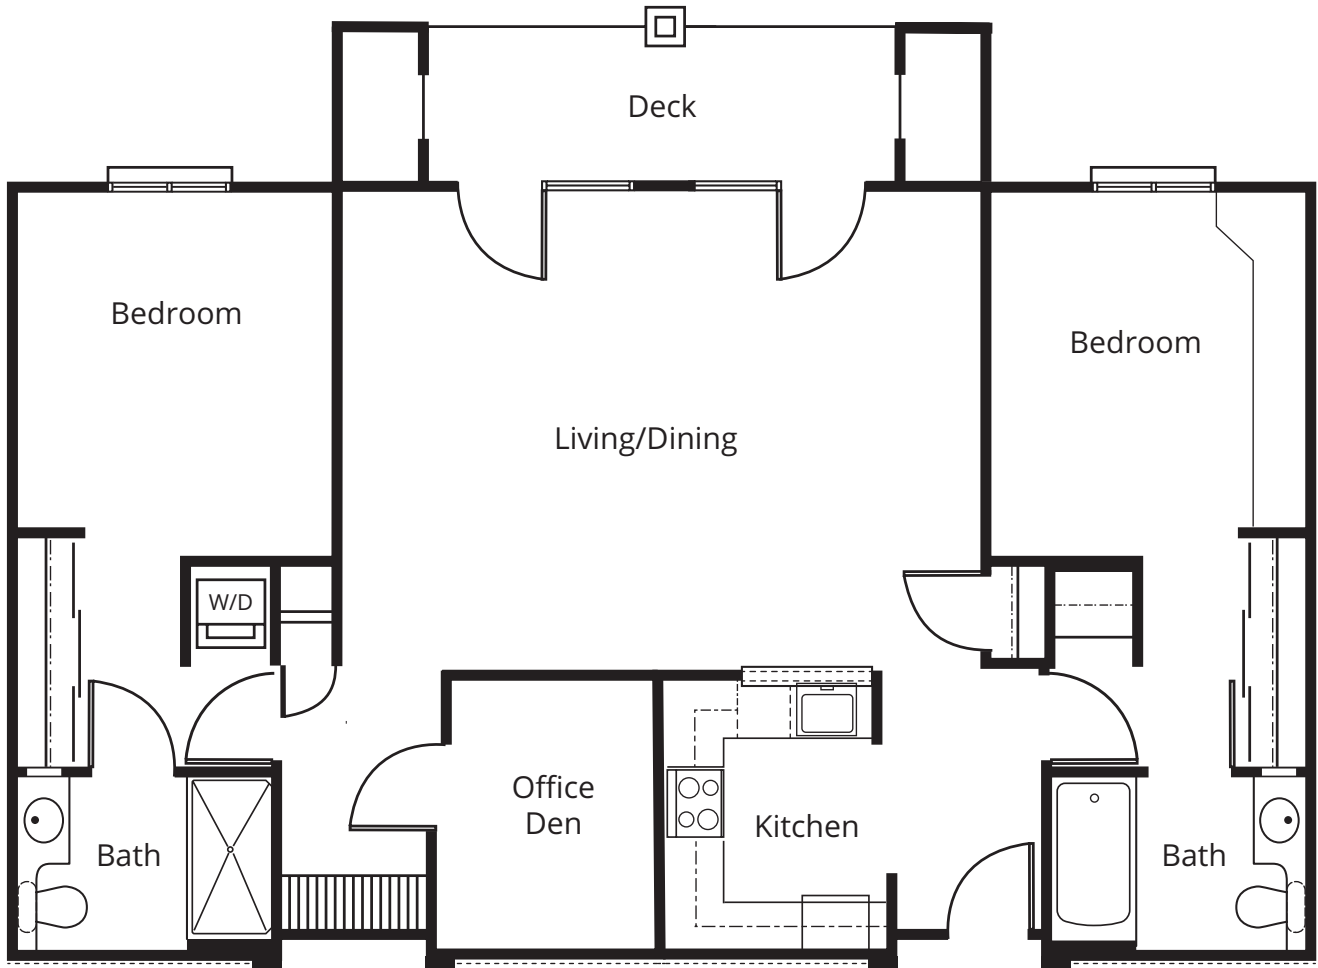

THE MAPLE

COTTAGE

One or Two Bedrooms

1,708 Sq. Ft.

THE OAK

COTTAGE

Two or Three Bedrooms

1,898 Sq. Ft.

INDEPENDENT LIVING

APARTMENT

One-Bedroom Traditional

625 Sq. Ft.

INDEPENDENT LIVING

APARTMENT

Two-Bedroom Custom

1,250 Sq. Ft.

INDEPENDENT LIVING

APARTMENT

One-Bedroom Deluxe

725 Sq. Ft.

INDEPENDENT LIVING

APARTMENT

Two-Bedroom Classic

1,035 Sq. Ft.