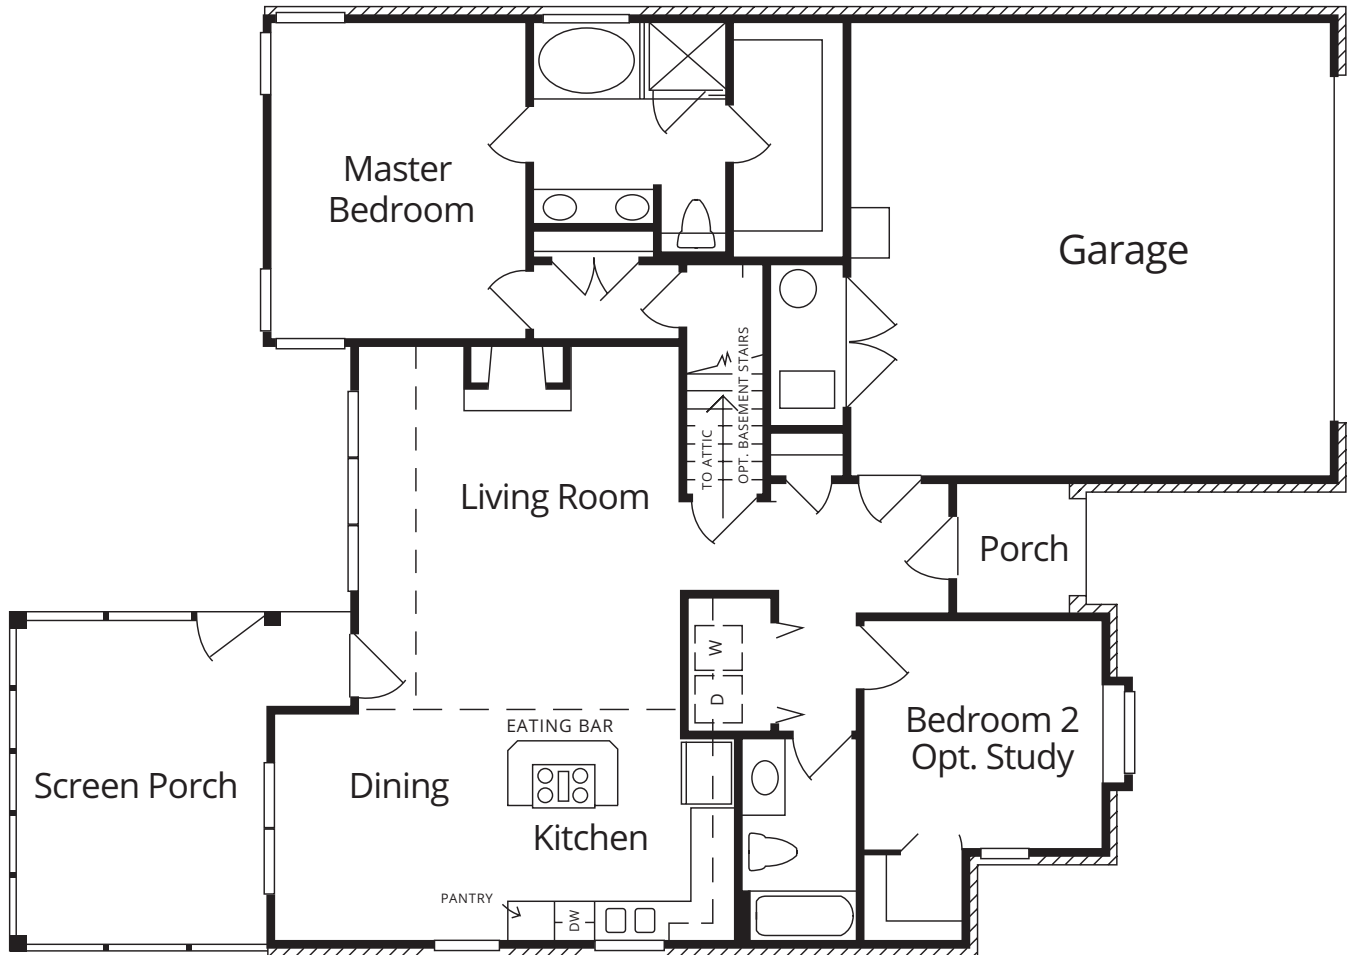

THE HAWTHORNE

COTTAGE

Three Bedrooms

1,707 Sq. Ft.

THE HICKORY

COTTAGE

Three Bedrooms

1,795 Sq. Ft.

THE MAPLE

COTTAGE

One or Two Bedrooms

1,708 Sq. Ft.

THE OAK

COTTAGE

Two or Three Bedrooms

1,898 Sq. Ft.

INDEPENDENT LIVING

APARTMENT

One-Bedroom Traditional

625 Sq. Ft.

INDEPENDENT LIVING

APARTMENT

Two-Bedroom Custom

1,250 Sq. Ft.