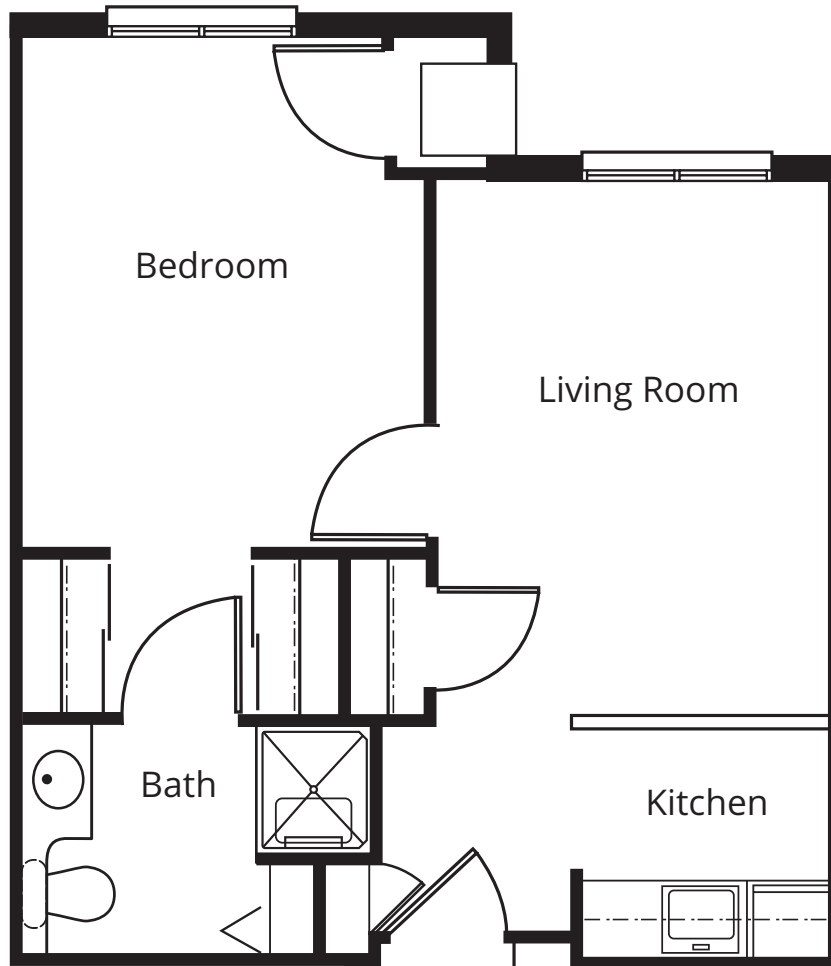

THE PINES ASSISTED LIVING

APARTMENT

Studio

389 Sq. Ft.

UNITED CHURCH HOMES[®]
the **GLENWOOD** community

200 Timberline Drive | Marietta, Ohio 45750
740.376.0535 | glenwoodretirement.org

We do not discriminate based upon race, color, creed, national origin, religion, gender, sexual orientation, gender identity and/or expression, age, disability, genetic information or ancestry.

THE PINES ASSISTED LIVING

APARTMENT

One-Bedroom Special

507 Sq. Ft.

THE ASH

COTTAGE

Three Bedrooms

1,965 Sq. Ft.

THE HAWTHORNE

COTTAGE

Three Bedrooms

1,707 Sq. Ft.

THE HICKORY

COTTAGE

Three Bedrooms

1,795 Sq. Ft.

INDEPENDENT LIVING

APARTMENT

One-Bedroom Traditional

625 Sq. Ft.

INDEPENDENT LIVING

APARTMENT

Two-Bedroom Custom

1,250 Sq. Ft.