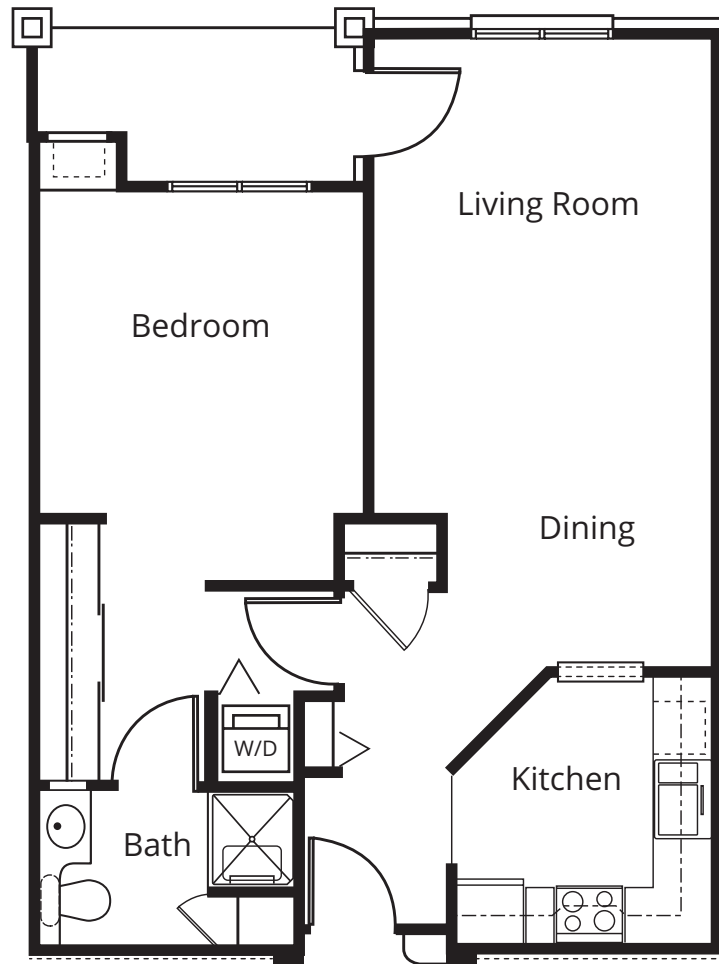

THE MAPLE

COTTAGE

One or Two Bedrooms

1,708 Sq. Ft.

THE OAK

COTTAGE

Two or Three Bedrooms

1,898 Sq. Ft.

INDEPENDENT LIVING

APARTMENT

One-Bedroom Traditional

625 Sq. Ft.

INDEPENDENT LIVING

APARTMENT

Two-Bedroom Custom

1,250 Sq. Ft.

INDEPENDENT LIVING

APARTMENT

One-Bedroom Deluxe

725 Sq. Ft.

INDEPENDENT LIVING

APARTMENT

Two-Bedroom Classic

1,035 Sq. Ft.