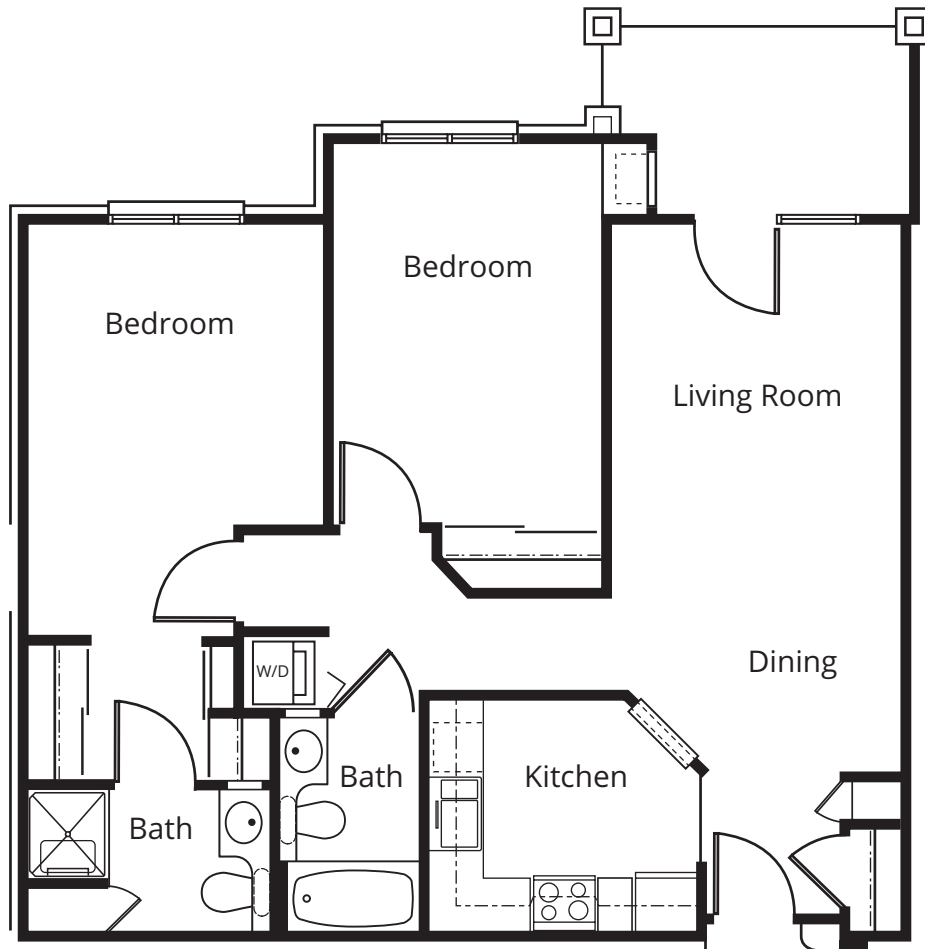

INDEPENDENT LIVING

APARTMENT

One-Bedroom Traditional

625 Sq. Ft.

INDEPENDENT LIVING

APARTMENT

Two-Bedroom Custom

1,250 Sq. Ft.

INDEPENDENT LIVING

APARTMENT

One-Bedroom Deluxe

725 Sq. Ft.

INDEPENDENT LIVING

APARTMENT

Two-Bedroom Classic

1,035 Sq. Ft.

INDEPENDENT LIVING

APARTMENT

Two-Bedroom Special

959 Sq. Ft.