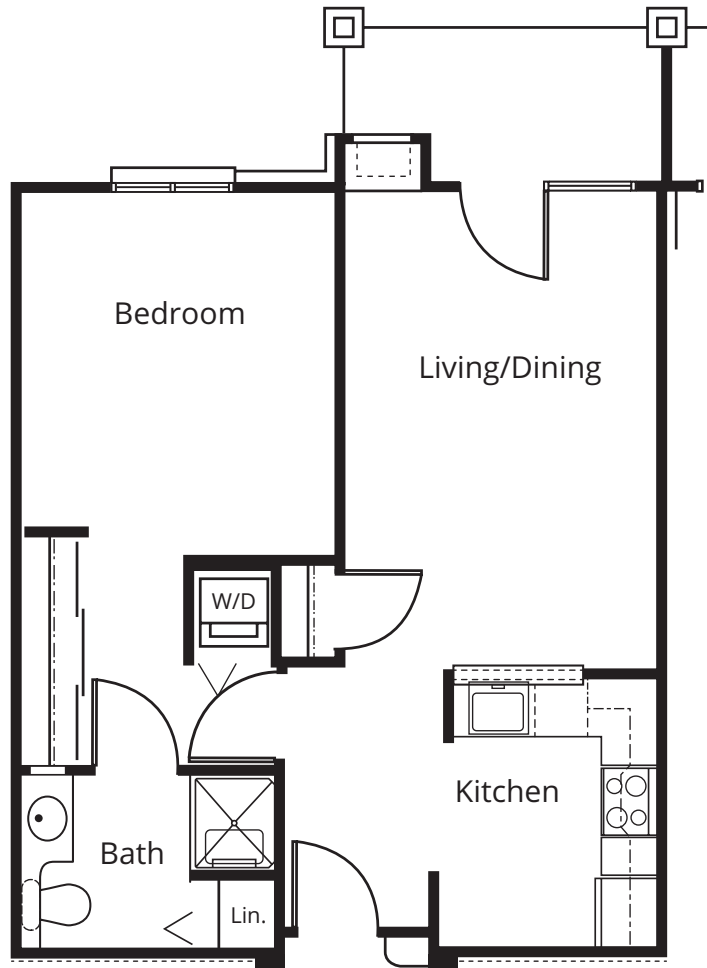

THE HAWTHORNE

COTTAGE

Three Bedrooms

1,707 Sq. Ft.

THE HICKORY

COTTAGE

Three Bedrooms

1,795 Sq. Ft.

THE MAPLE

COTTAGE

One or Two Bedrooms

1,708 Sq. Ft.

THE OAK

COTTAGE

Two or Three Bedrooms

1,898 Sq. Ft.

INDEPENDENT LIVING

APARTMENT

One-Bedroom Traditional

625 Sq. Ft.

INDEPENDENT LIVING

APARTMENT

Two-Bedroom Custom

1,250 Sq. Ft.

INDEPENDENT LIVING

APARTMENT

One-Bedroom Deluxe

725 Sq. Ft.

INDEPENDENT LIVING

APARTMENT

Two-Bedroom Classic

1,035 Sq. Ft.